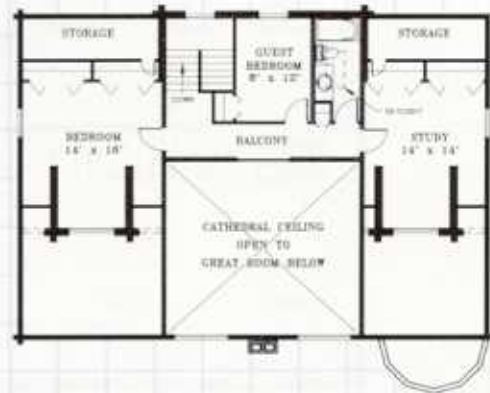

The Princeton

36' x 52' 3,340 Sq. Ft

FIRST FLOOR PLAN

SECOND FLOOR PLAN

The perfect home for lakefront or view locations. Virtually all the living areas face the front. A large 62' deck across the front of the house enhances the frontal views. The master suite is highlighted by the walk-in closet and hot tub in the master bath. A home that has everything... just add the family.