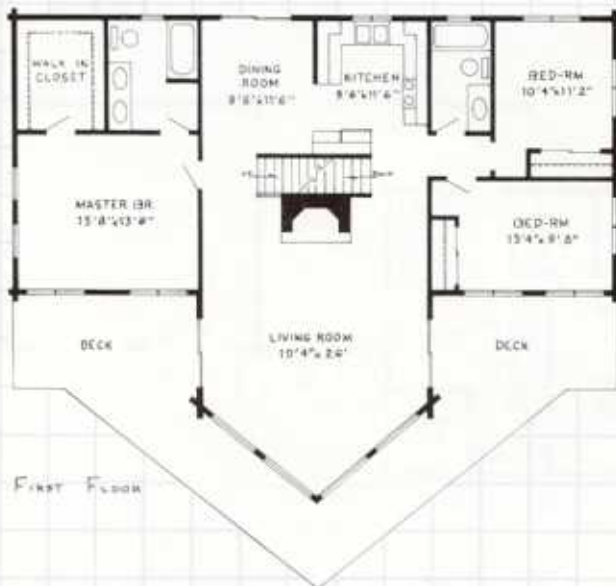

## The Norway

24' x 52' with Pointed Alcove = 2,776 Sq. Ft.

Contemporary exterior appearance makes the Norway suitable for any location, be it deep in the woods, or overlooking that beautiful lake of your dreams. Large 19 x 26 living room, closeness of the kitchen and dining room plus the large deck, make this a natural enter-

tainment center for your friends. Great for the larger family with five bedrooms, three down and two up. Skylight, walk-in closet and dormers are additional features of this contemporary home. 5 Bedrooms, 3 Baths—2,776 Sq. Ft.