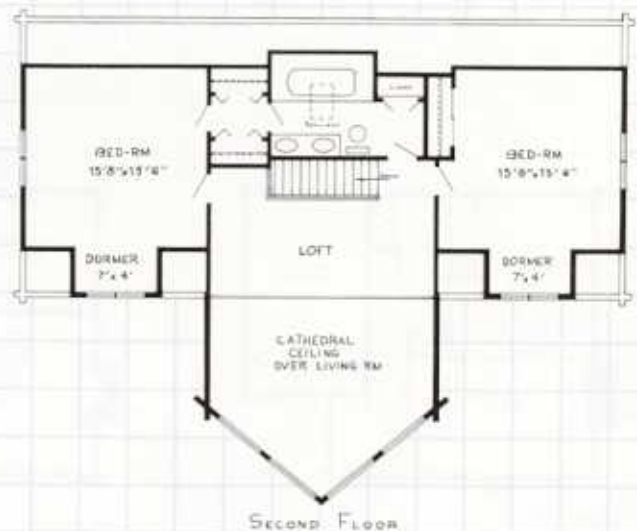

## The Norway

24' x 52' with Pointed Alcove = 2,776 Sq. Ft.

Contemporary exterior appearance makes the Norway suitable for any location, be it deep in the woods, or overlooking that beautiful lake of your dreams. Large 19 x 26 living room, closeness of the kitchen and dining room plus the large deck, make this a natural enter-

tainment center for your friends. Great for the larger family with five bedrooms, three down and two up. Skylight, walk-in closet and dormers are additional features of this contemporary home. 5 Bedrooms, 3 Baths—2,776 Sq. Ft.