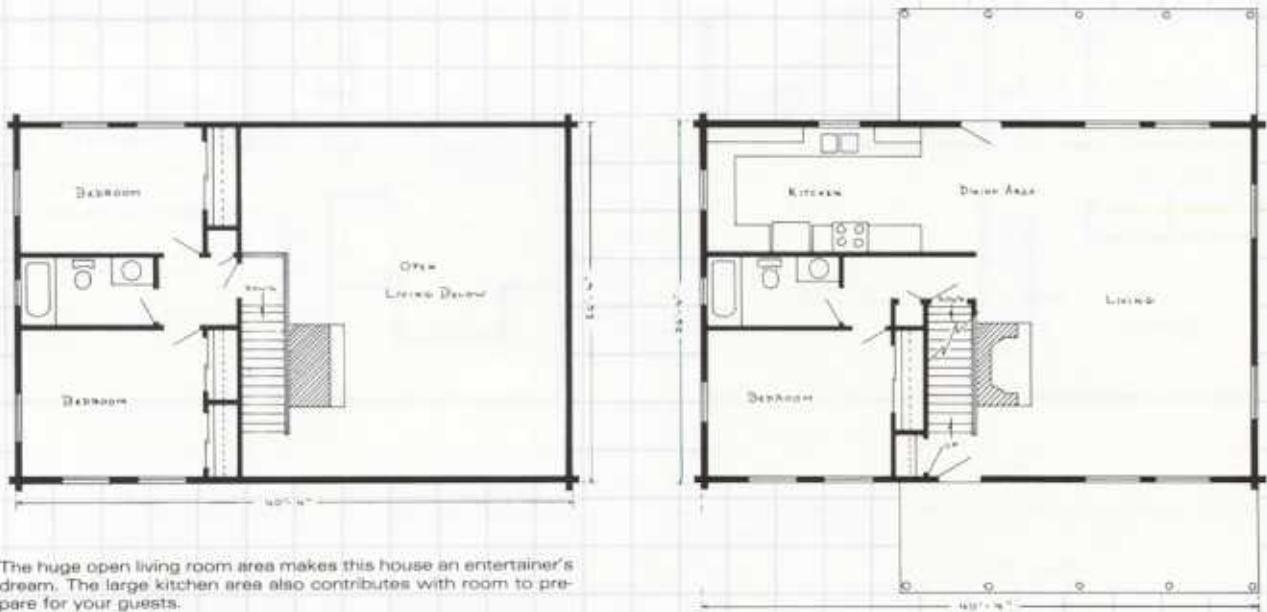

The Ishpeming

The huge open living room area makes this house an entertainer's dream. The large kitchen area also contributes with room to prepare for your guests.

Whether your Ishpeming is nestled in the woods or alongside a lake or stream, the front and back porches beckon you and your guests outside to relax in your splendid surroundings.

3 Bedrooms, 2 Baths—1,500 Sq. Ft.

Rapid River Rustic
CEDAR LOG HOMES

9211 Co. 511-22.5 Road, P.O. Box 10
Rapid River, Michigan 49878
906/474-6427
U.S. 1-800-422-3327
FAX 1-906-474-6500