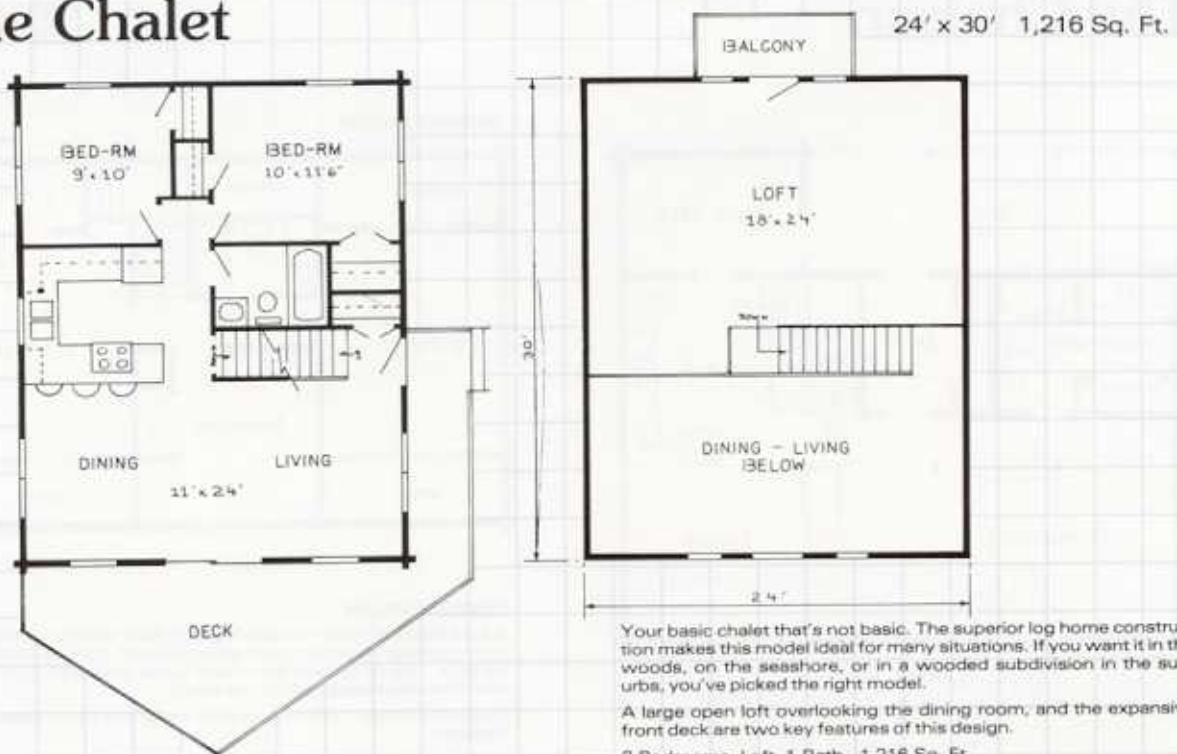

## The Chalet

Your basic chalet that's not basic. The superior log home construction makes this model ideal for many situations. If you want it in the woods, on the seashore, or in a wooded subdivision in the suburbs, you've picked the right model.

A large open loft overlooking the dining room, and the expansive front deck are two key features of this design.

2 Bedrooms, Loft, 1 Bath—1,216 Sq. Ft.

**Rapid River Rustic**  
CEDAR LOG HOMES

9211 Co. 511-22.5 Road, P.O. Box 10  
Rapid River, Michigan 49878  
906/474-6427  
U.S. 1-800-422-3327  
FAX 1-906-474-6500